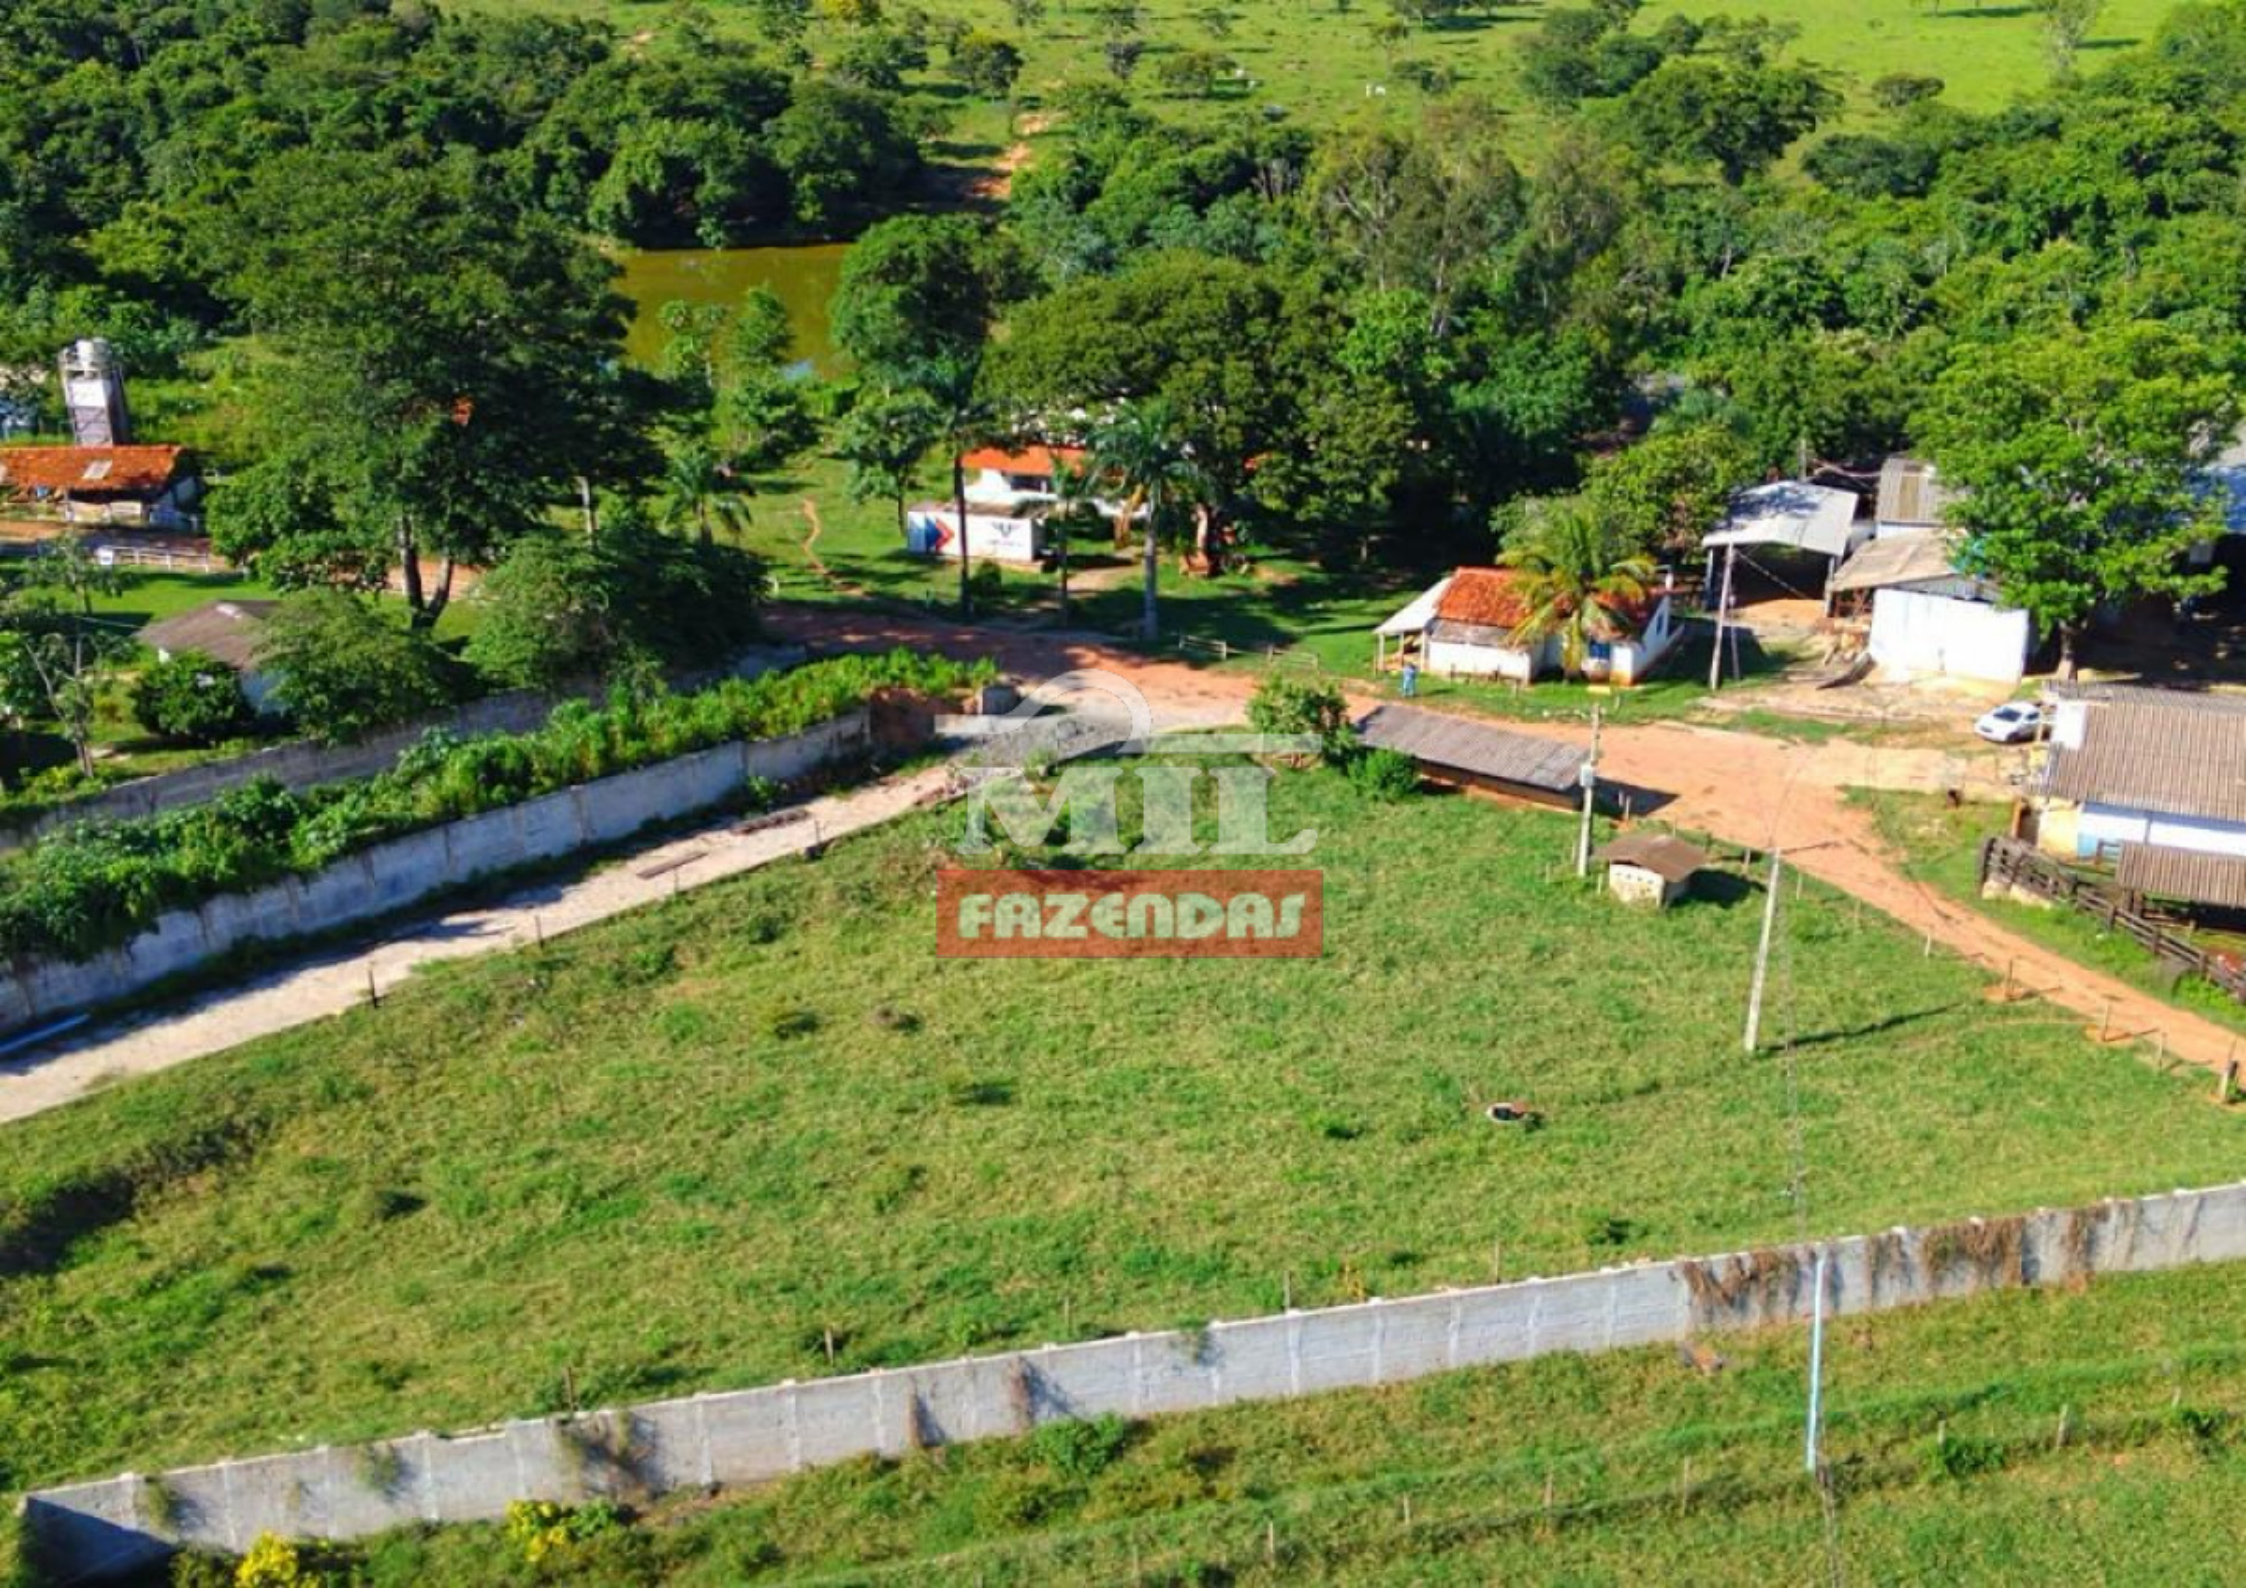

MIL
FAZENDAS