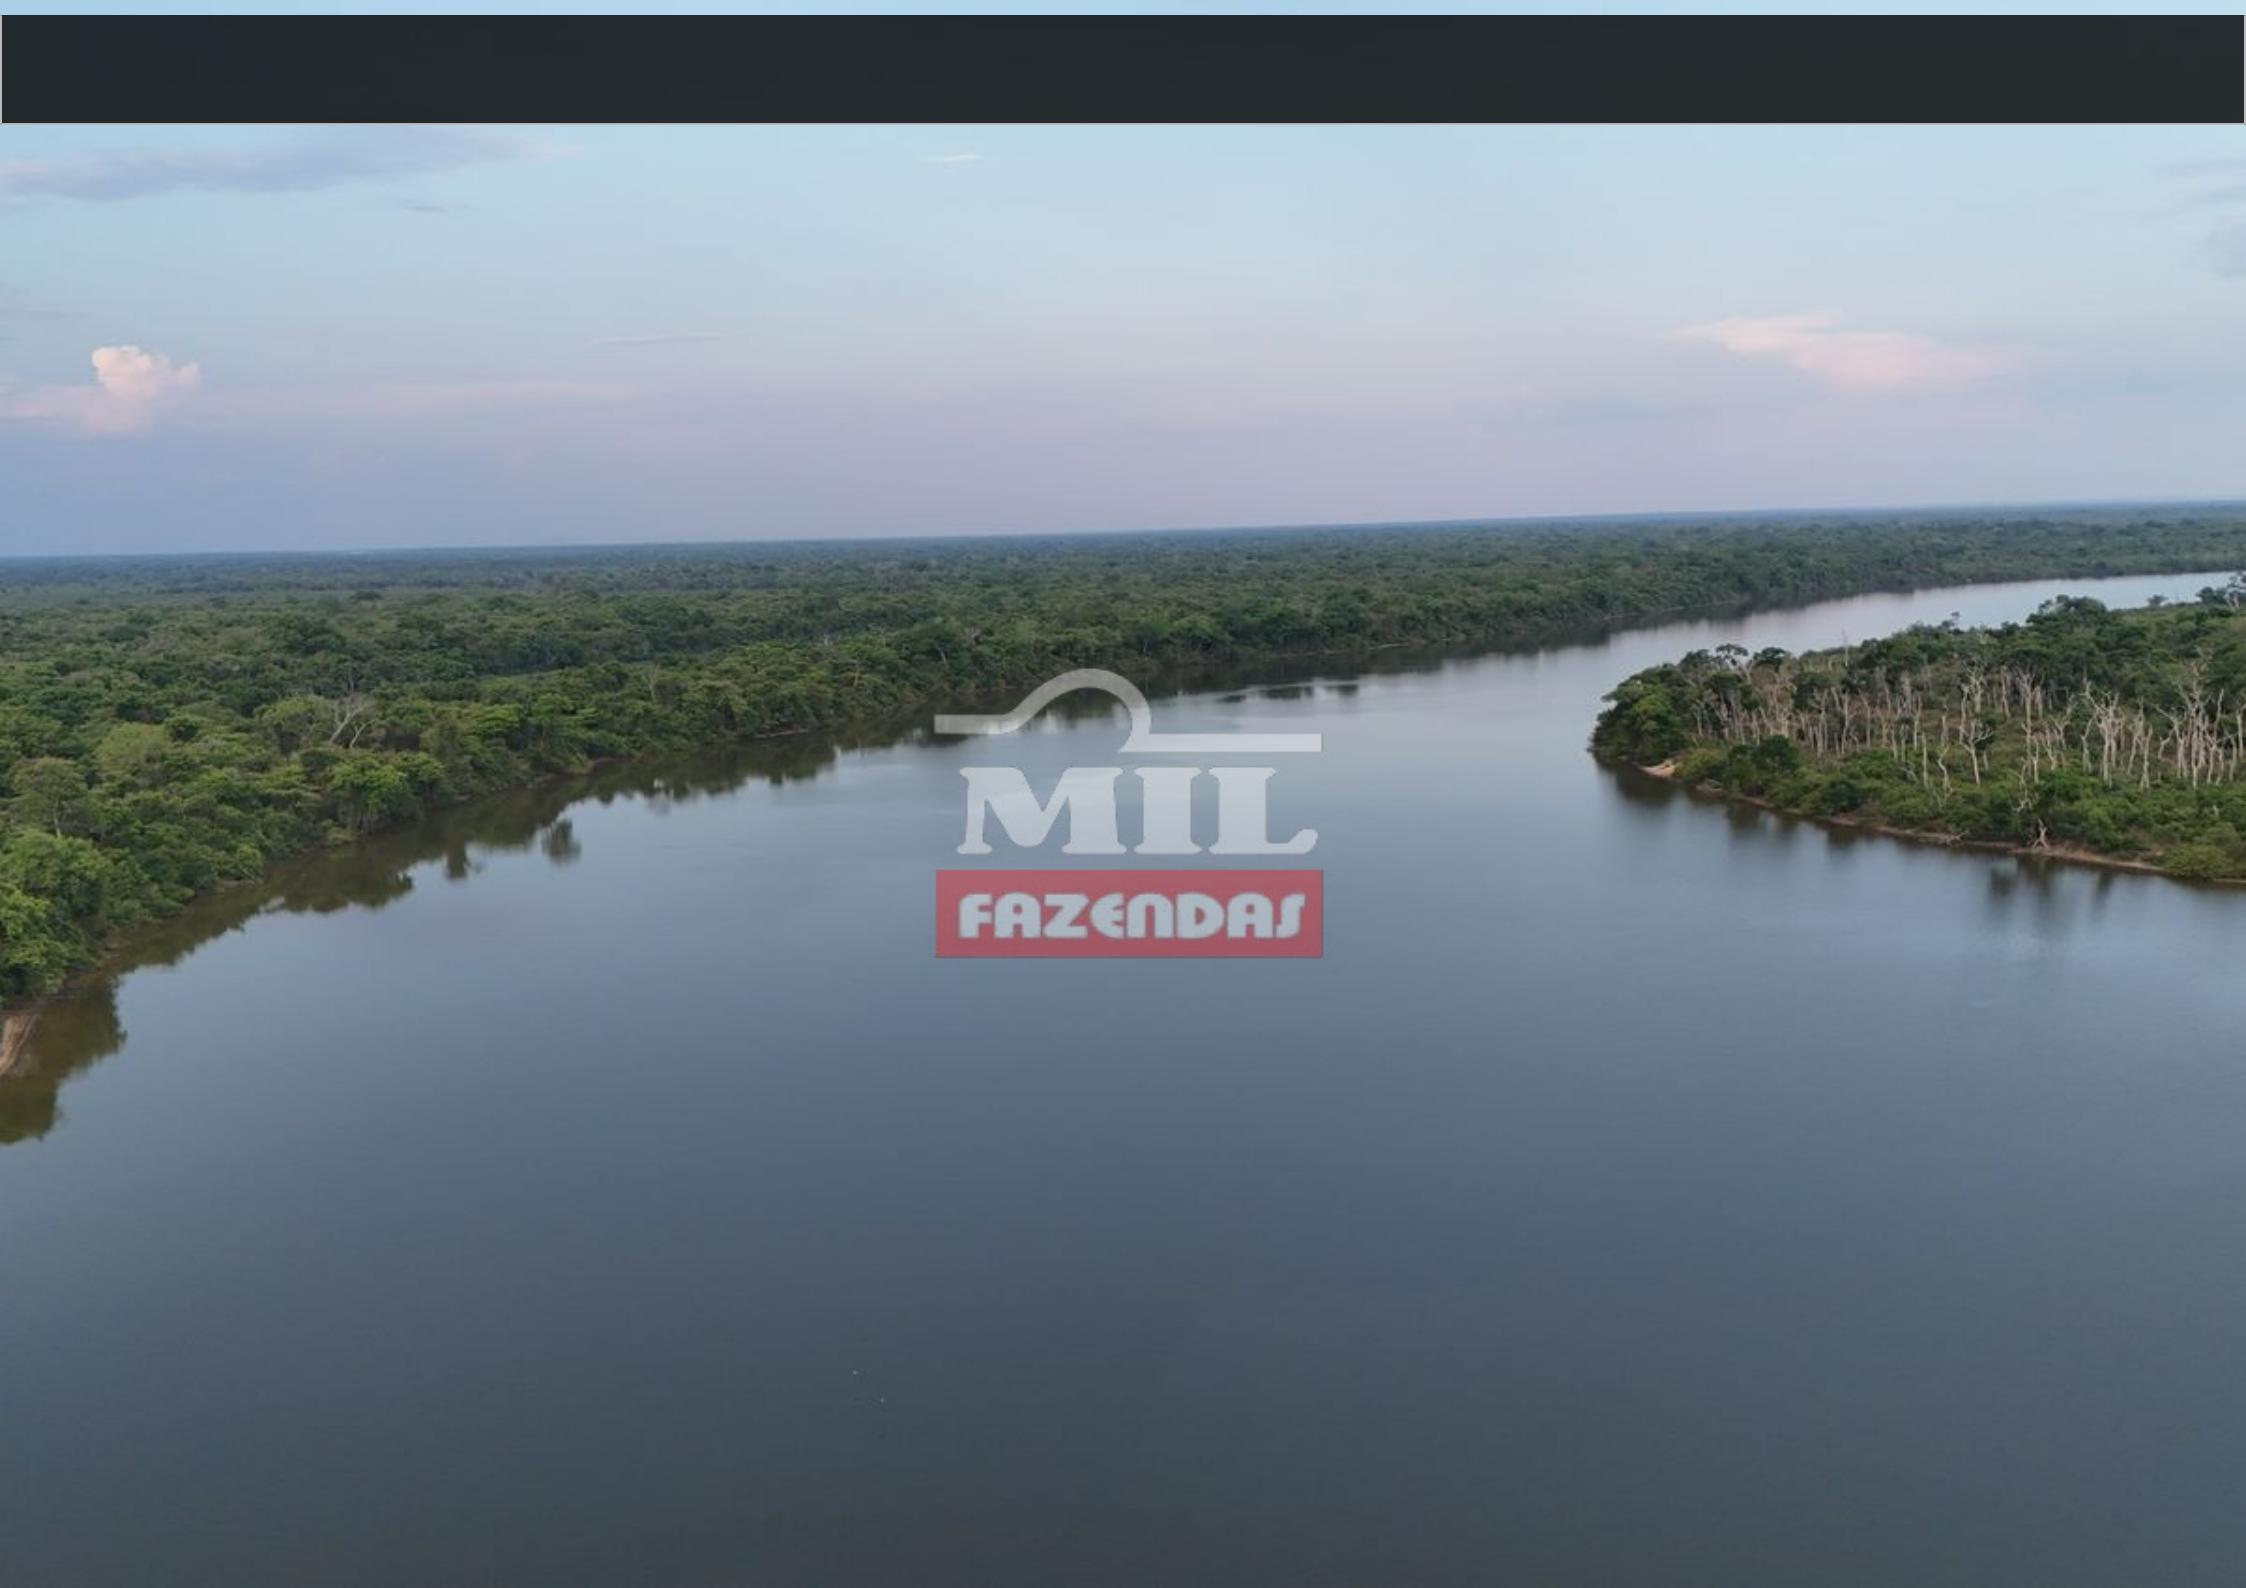

MIL
FAZENDAS