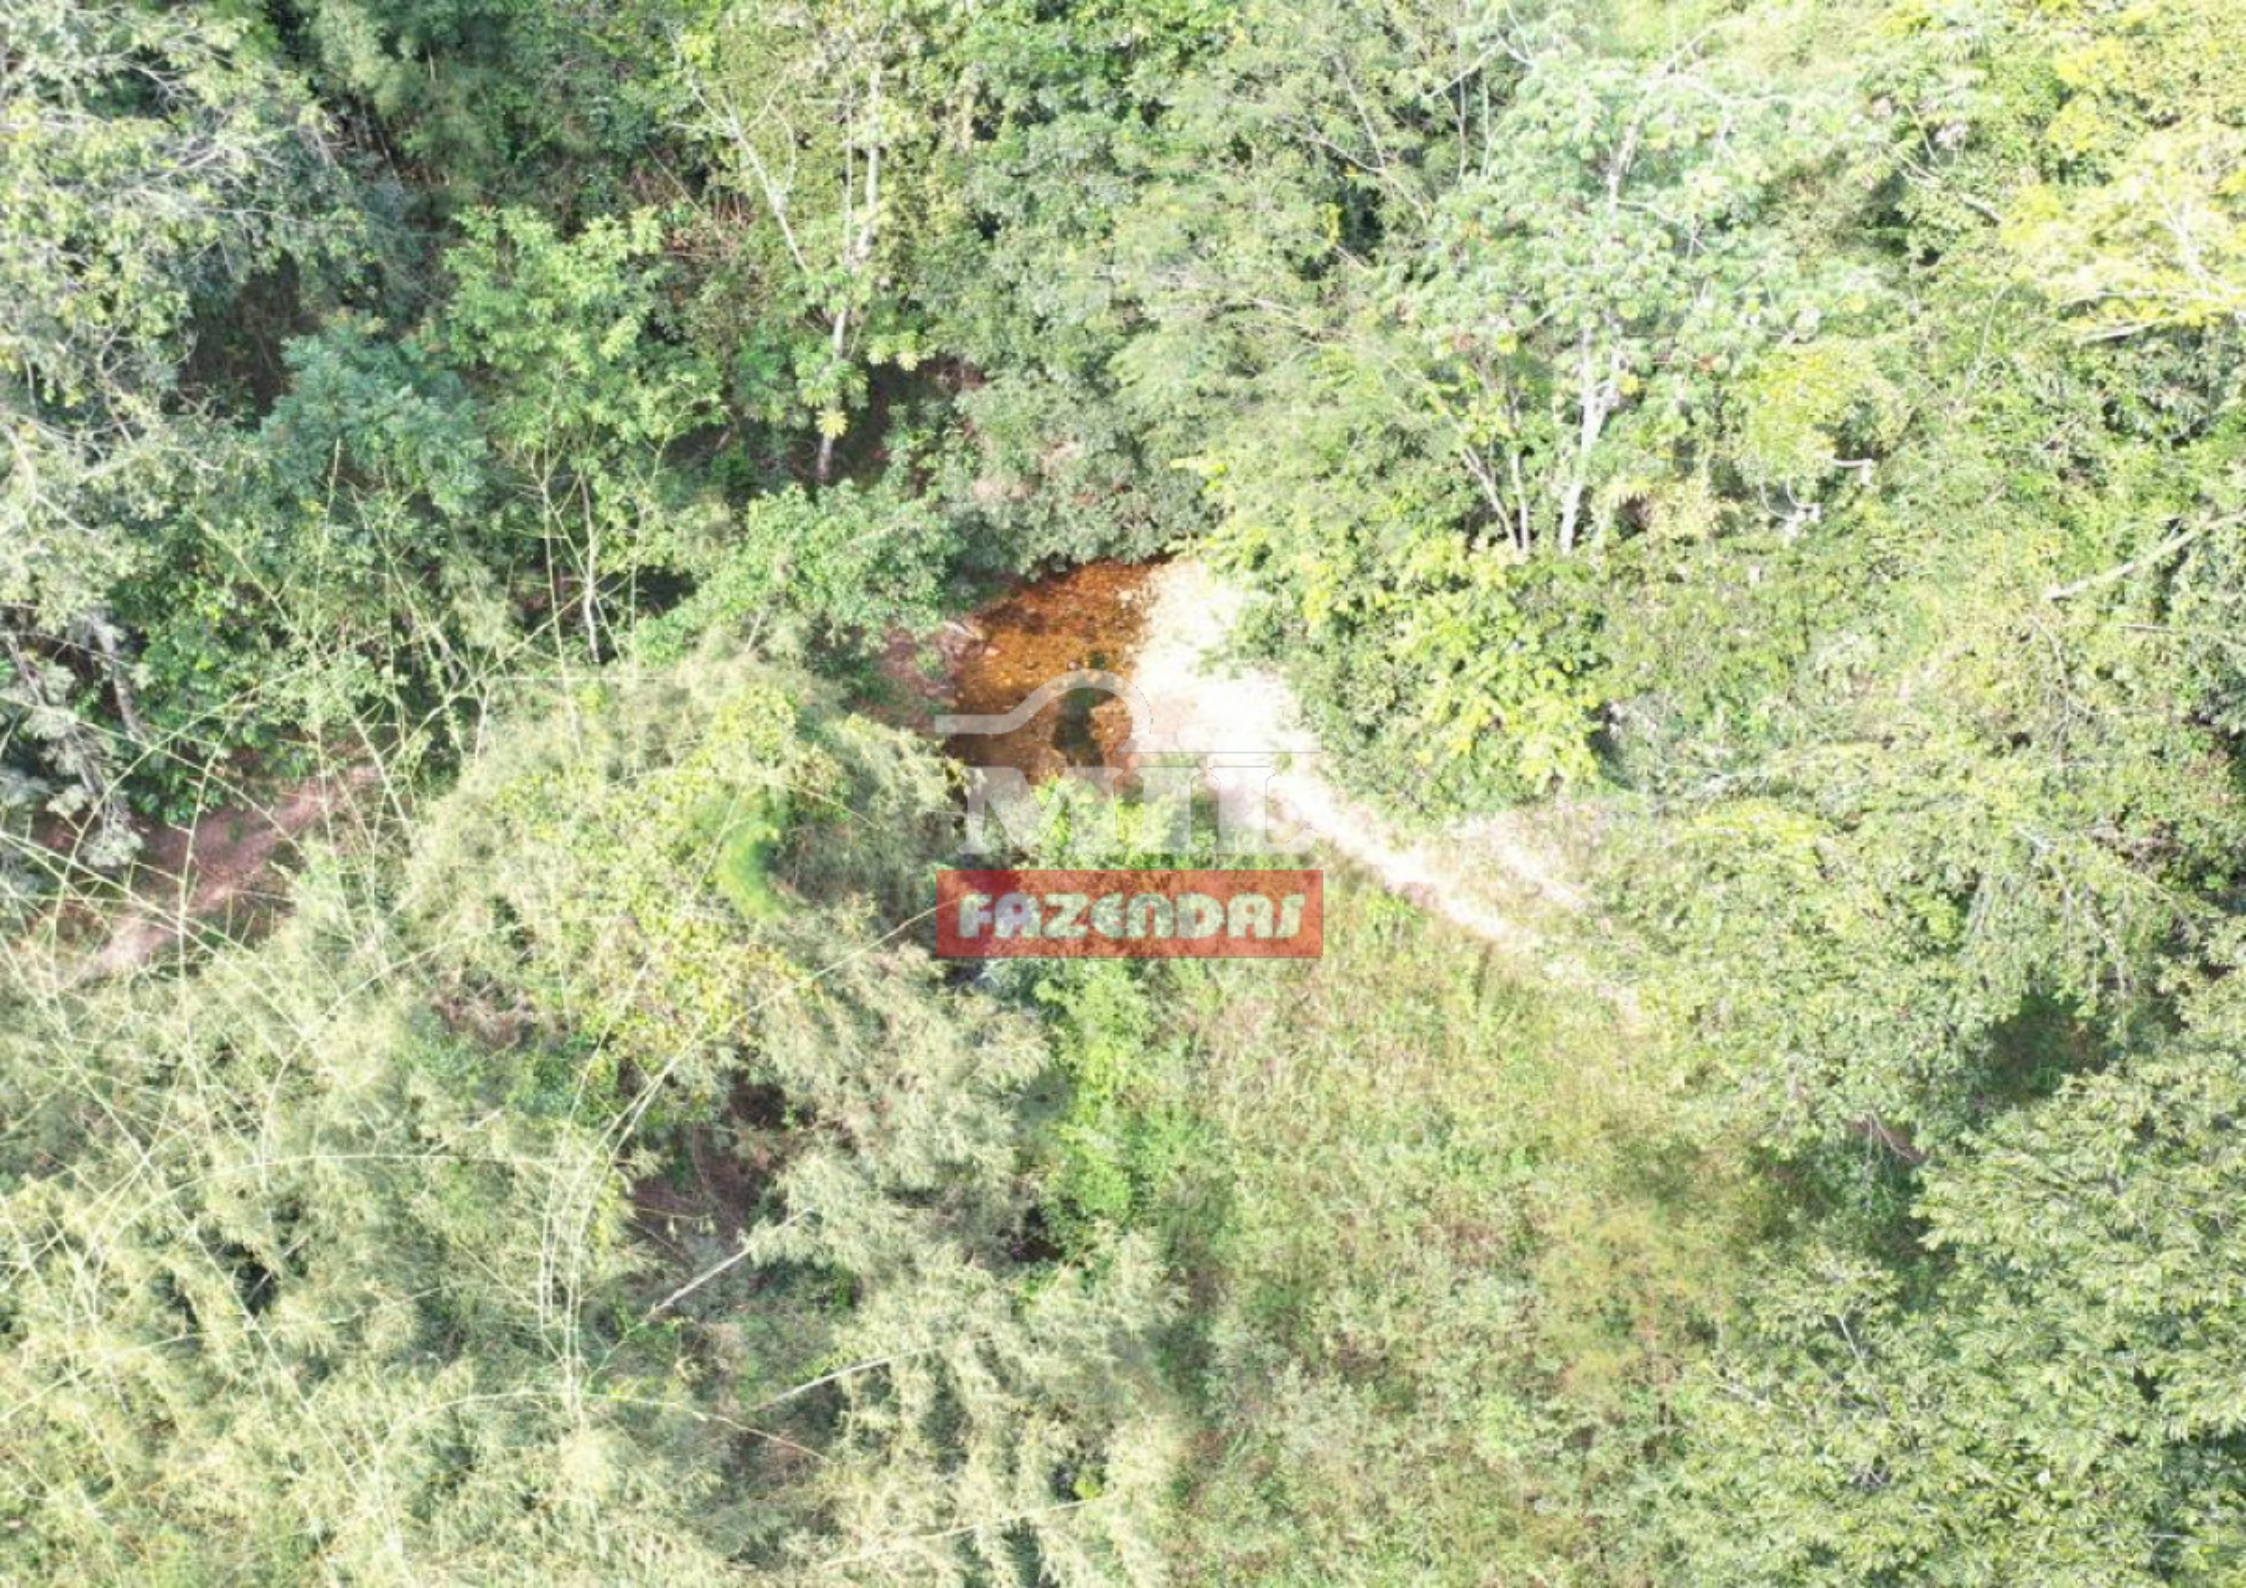

Fazenda 197alqueires (659,08 hectares) Campinaçu - GO

Ver no site

Fazenda em Campinaçu - Goiás.

Área Total: 197 Alqueires (953,4 Hectares).

Área em Pasto: 110 Alqueires (533 Hectares).

Fazenda de Pecuária (partes planas, ondula e morrada) ; Pasto Juquirado ; Terra Forte (Macaúba, Guariroba, Ipê, Taboca, Angico e etc...) ; 02 Córregos ; 08 Represas ; Várias nascentes ; 10 Divisões de Pasto ; 01 Casa sede ; 01 Curral na Tábua.

MIL
FAZENDAS

FAZENDAS

MIL
FAZENDAS

MIT
FAZENDAS

MIL
FAZENDAS

An aerial photograph of a vast, dense tropical forest. The terrain is hilly, with the forest covering the slopes. The vegetation is a mix of dark green and lighter, yellowish-green, suggesting different types of trees and possibly some areas of regrowth or specific species. In the center of the image, there is a semi-transparent logo. The logo consists of a stylized arch or bridge shape above the word "MIL" in large, bold, white letters. Below "MIL" is a red rectangular box containing the word "FAZENDAS" in white, bold, uppercase letters.

MIL
FAZENDAS

An aerial photograph of a vast, dense tropical forest. The canopy is a mix of various shades of green, with some areas appearing more yellowish-green, possibly due to sunlight or different tree species. The forest extends to the horizon. In the center of the image, there is a semi-transparent logo. The logo consists of a stylized white arch above the word "MIL" in a bold, white, sans-serif font. Below "MIL" is a solid red rectangular box containing the word "FAZENDAS" in a white, bold, sans-serif font.