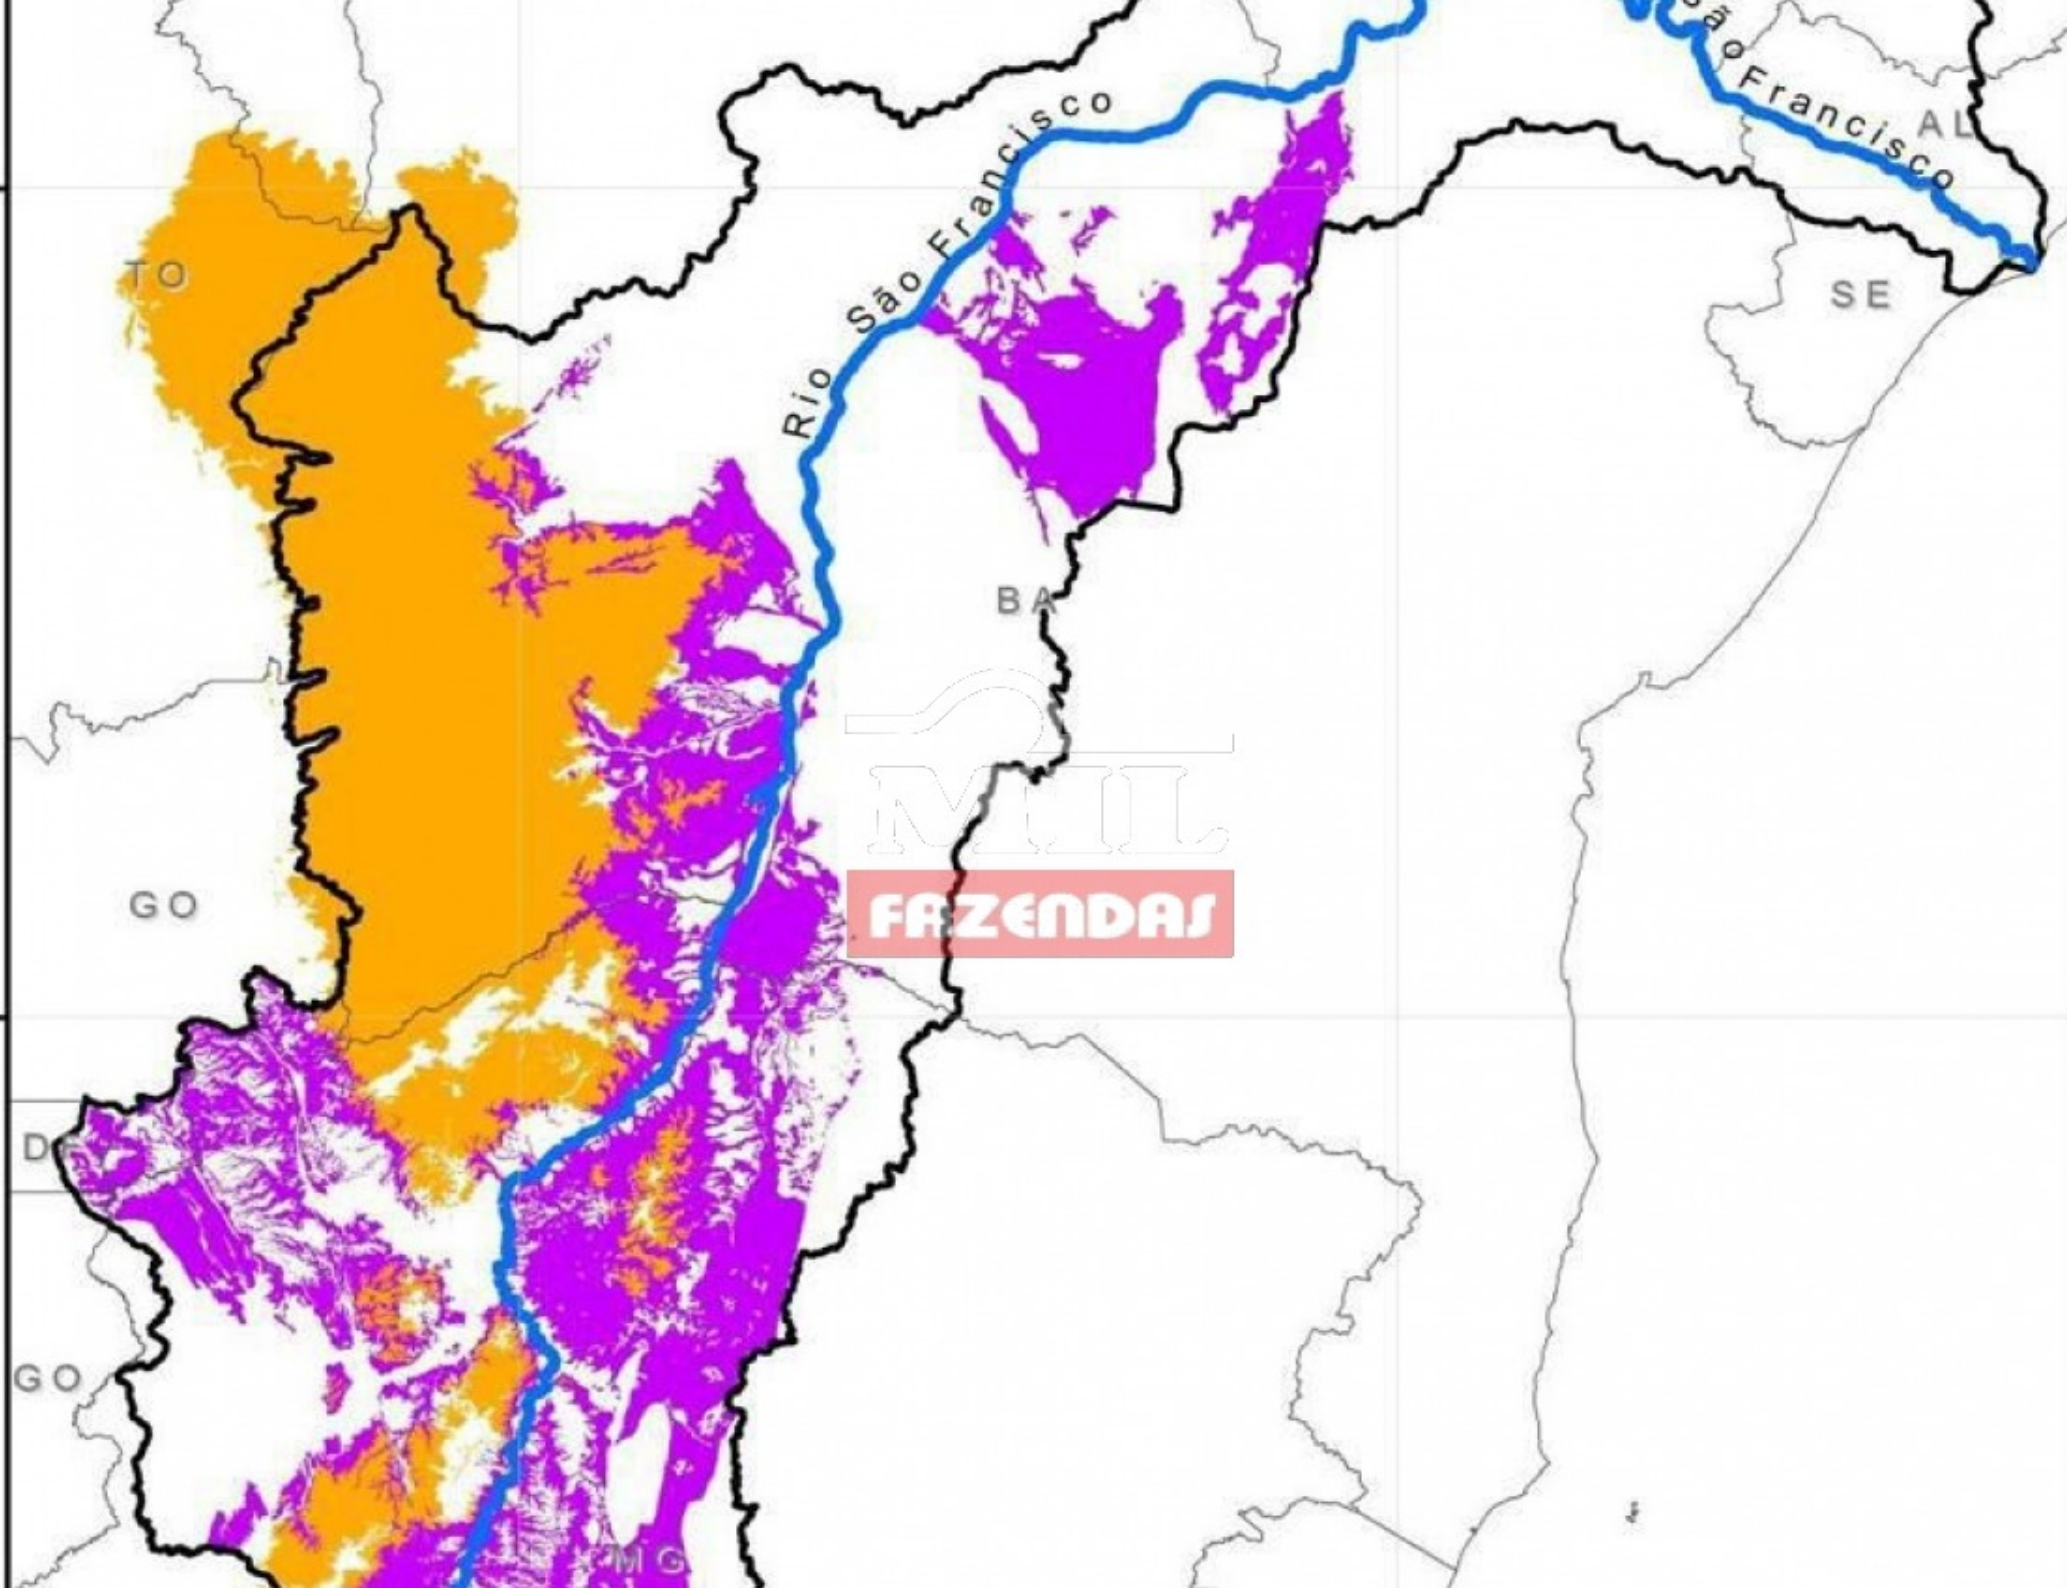

MIL
FAZENDAS

An aerial photograph of a vast, flat landscape, likely a savanna or prairie, with scattered trees and patches of different shades of green. The horizon is visible in the distance under a clear sky. In the center of the image, there is a logo consisting of a stylized white arch above the word "MIL" in large, bold, white letters, and the word "FAZENDAS" in smaller, white letters on a red rectangular background below it.

MIL
FAZENDAS

MIL
FAZENDAS

10°00'S

15°00'S

10°00'S

15°00'S

MIL
FAZENDAS

MIL

FAZENDAS

MIL
FAZENDAS

MIL
FAZENDAS

Fazenda

An aerial photograph of a vast agricultural landscape, likely a large farm or ranch. The terrain is divided into numerous rectangular plots of varying shades of green and brown, indicating different crops or stages of land use. A prominent road or path runs diagonally across the center of the image. In the background, there are rolling hills and a clear blue sky with some light clouds. The overall scene conveys a sense of large-scale agricultural operations.